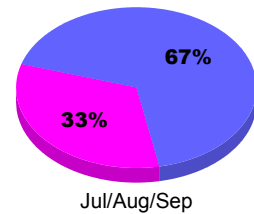

Gender Comparison 2011-2012